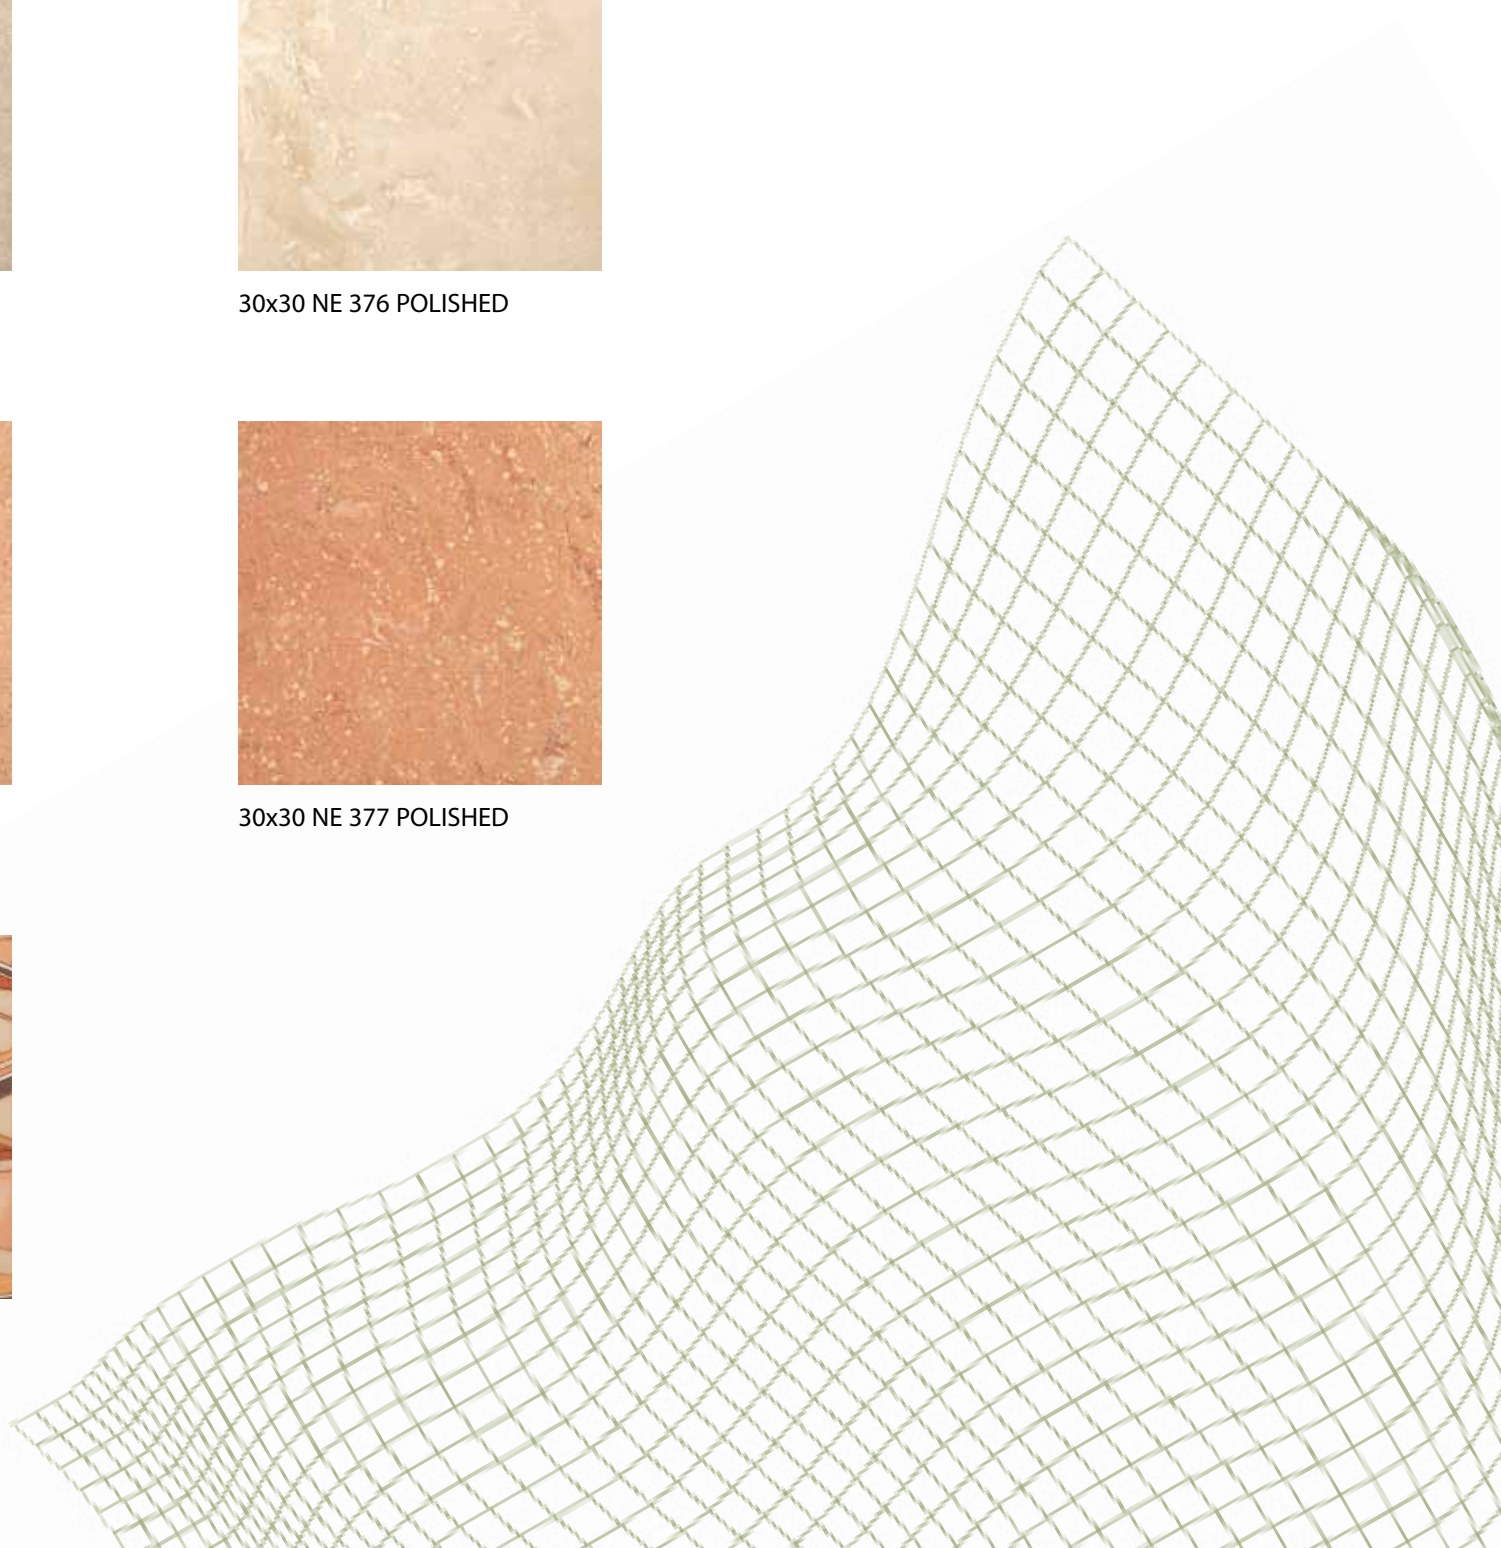

30x30 NEFERTARI

STRONG AND RESISTANT SURFACES WITH BROAD COLOUR RANGES